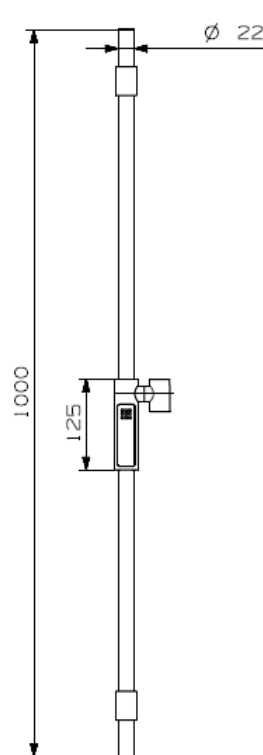

Proudly imported and distributed by
Gro Agencies Pty Ltd
Unit 2 / 37 Howe St, Osborne Park, WA, 6017
P 08 9446 3288 E info@groagencies.com.au W www.groagencies.com.au