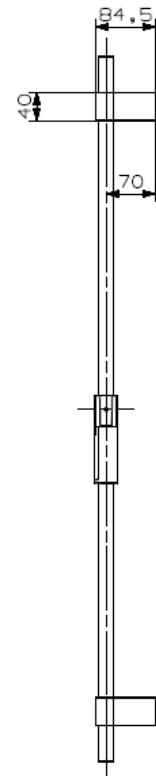

Proudly imported and distributed by
Gro Agencies Pty Ltd
Unit 2 / 37 Howe St, Osborne Park, WA, 6017
P 08 9446 3288 E info@groagencies.com.au W www.groagencies.com.au