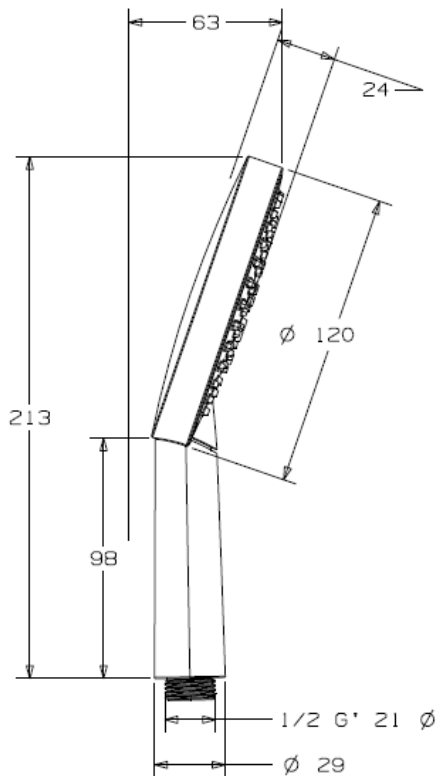

Proudly imported and distributed by
Gro Agencies Pty Ltd
Unit 2 / 37 Howe St, Osborne Park, WA, 6017
P 08 9446 3288 E info@groagencies.com.au W www.groagencies.com.au